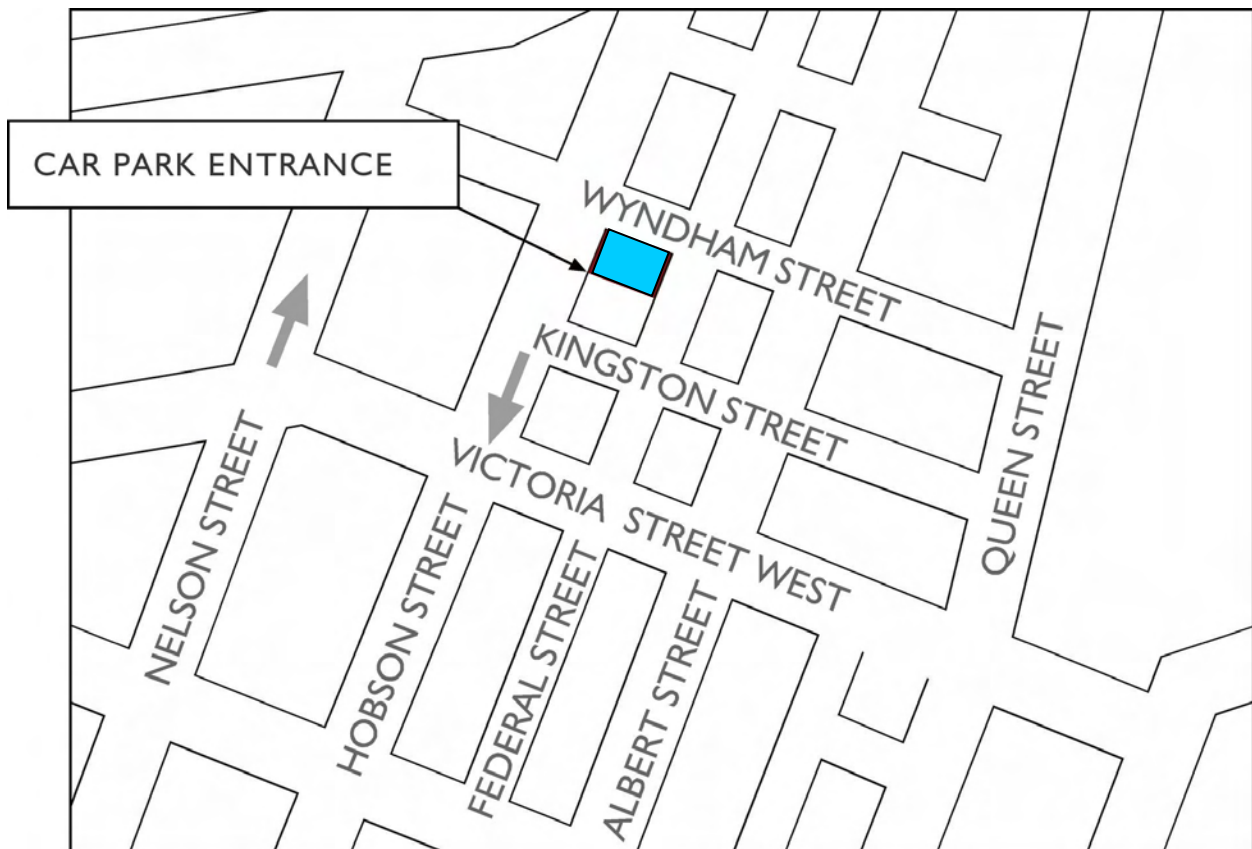

GRIMSHAW & CO VISITOR PARKING

CAR PARK ACCESS INSTRUCTIONS

Entry to the car park is off Hobson at the Southern corner of the building, just after the Bus stop.

Once you have entered the driveway, you will see a Call Button Panel, push the Grimshaw & Co button wait for the gate to be opened.

Grimshaw & Co has visitor parking on the first basement level next to the lifts. When entering the car park follow the yellow arrows to the left, then around to the lift access area.

Grimshaw & Co car parks are all marked with Grimshaw & Co signs above.

Use the left hand set of lifts to gain access to Level 16.

If you have any problems gaining access or locating a car park please call reception on 09 377 3300